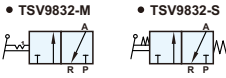

TSV Series 3/2 Way Hand Control Valve

Symbol

Features

1. Easy operation.
2. Large flow rate.
3. Suitable for vacuum operation.
4. Available for panel mounting.

How to order

TSV9832 - 02	N	M
3/2 Way	Thread	Acting
Port size 01: 1/8" 02: 1/4"	Blank : G N : NPT R : Rc	S : Spring return M : Detent

Specifications

Model	TSV9832-01M(S)	TSV9832-02M(S)
Port size	1/8"	1/4"
Body material	Aluminum alloy	
Fluid	Compressed air	
Sectional area	18mm ²	
Operating pressure range	0 ~ 9 kgf/cm ²	
Proof pressure	10 kgf/cm ²	
Ambient temperature	-10°C ~ 60°C	

Dimensions

Flow chart