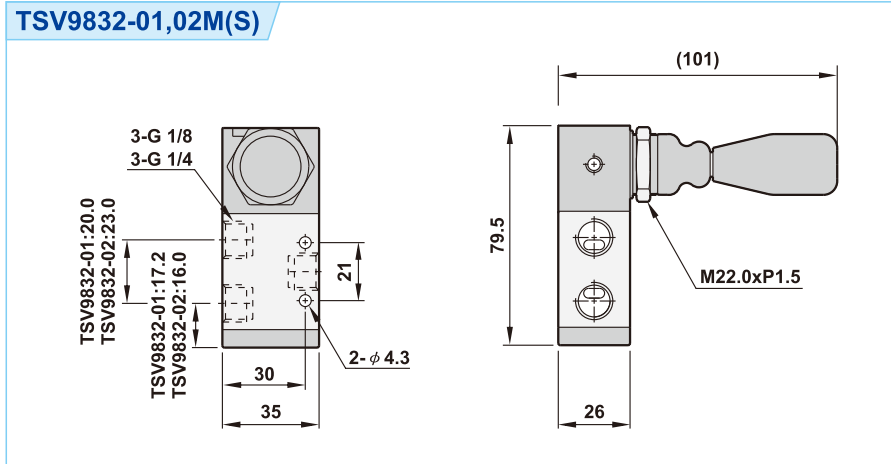

TSV Series 3/2 Way Hand Control Valve

Symbol

Features

1. Easy operation.
2. Large flow rate.
3. Suitable for vacuum operation.
4. Available for panel mounting.

How to order

TSV9832 - 02	N	M
3/2 Way	Thread	Acting
Port size 01: 1/8" 02: 1/4"	Blank : G N : NPT R : Rc	S : Spring return M : Detent

Specifications

Model	TSV9832-01M(S)	TSV9832-02M(S)
Port size	1/8"	1/4"
Body material	Aluminum alloy	
Fluid	Compressed air	
Sectional area	18mm ²	
Operating pressure range	0 ~ 9 kgf/cm ²	
Proof pressure	10 kgf/cm ²	
Ambient temperature	-10°C ~ 60°C	

Dimensions

Flow chart