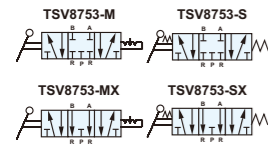

TSV Series

5/3 Way Hand Control Valve

Symbol