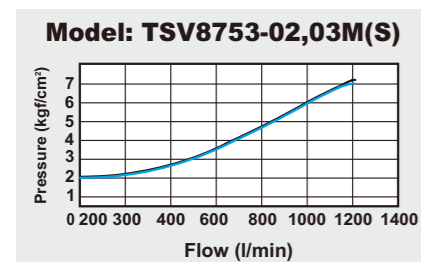

TSV Series

5/3 Way Hand Control Valve

Symbol

Features

1. Easy operation.
2. Large flow rate.
3. Suitable for vacuum operation.
4. Mounting bracket as optional accessory.

How to order

TSV8753 - 02 N M	Port size	Thread	Acting
5/3 Way	02 : 1/4" 03 : 3/8" 04 : 1/2"	Blank : G N : NPT R : Rc	S : Spring return M : Detent SX : Exhaust center, Spring return MX : Exhaust center, Detent

Specifications

Model	TSV8753-02M(S)	TSV8753-03M(S)	TSV8753-04M(S)
Port size	1/4"	3/8"	1/2"
Body material		Aluminum alloy	
Fluid		Compressed air	
Sectional area	18mm²	35mm²	38mm²
Operating pressure range		0 ~ 9 kgf/cm²	
Proof pressure		10 kgf/cm²	
Ambient temperature		-10°C ~ 60°C	

Flow chart

Dimensions